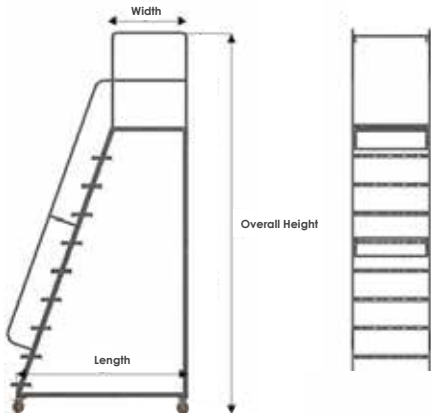

Ladder Trolley

D.I.Y Mobile Ladder Trolley - Removable Bar

WHEEL TYPE & SIZE: 2 SWIVEL (5"), 2 RIGID

S02-RL358-RB

CODE	LOAD CAPACITY	NO. OF STEPS	OVERALL DIMENSION (W x L x H)	HEIGHT OF TOP PLATFORM	FINISHING	NET WEIGHT
S02-RL358-RB	160KG	8	900 x 2100 x 2850 mm	2400 mm	EPOXY POWDER COATING	120KG
S02-RL3510-RB	160KG	10	905 x 2545 x 3340 mm	3050 mm	EPOXY POWDER COATING	130KG