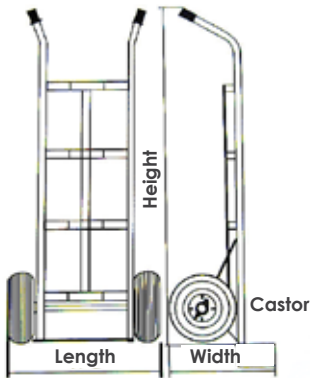

## P Shape Truck - 2 Wheels

Foldable Toe Plate

Wheels

Powder Coating

Toe Plate Holder

CODE	LOAD CAPACITY	TOE PLATE DIMENSION (W x L)	CASTORS	CASTOR TYPE
M03-900BA	200KG	51 x 34 mm	10"	RED RIM PNEUMATIC WHEEL