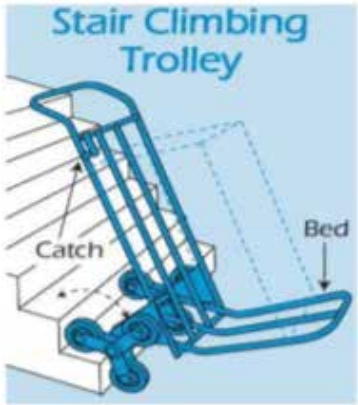

# Handtruck

## P Shape Truck - Stair climbing Trolley

Foldable Toe Plate

Solid Wheels

Powder Coating

Stair Climbing

CODE	LOAD CAPACITY	OVERALL DIMENSION (W x L x H)	TOE PLATE DIMENSION (W x L)	CASTORS	CASTOR TYPE
M03-P800B	250KG	833 x 495 x 1245 mm	455 x 364 mm	6"	SOLID