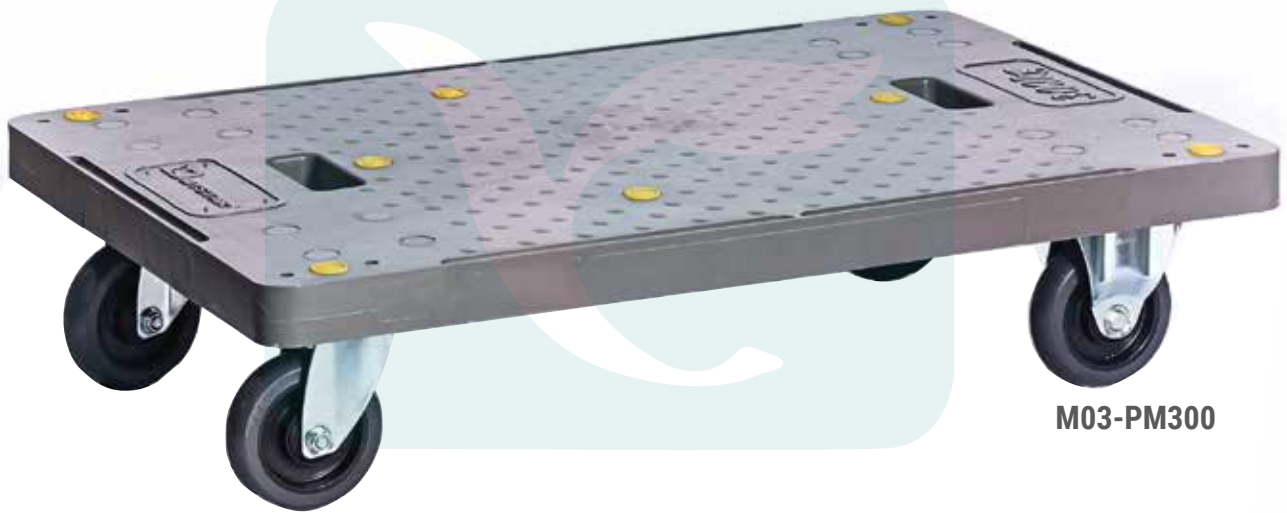

Handtruck-PVC Platform

Unicarrier

M03-PM300

CODE	LOAD CAPACITY	PLATFORM DIMENSION (W x L)	TOTAL HEIGHT	PLATFORM HEIGHT FROM GROUND	CASTORS	CASTOR TYPE
M03-PS100	150KG	455 x 710 mm	140 mm	5"	4"	2 SWIVEL, 2 RIGID
M03-PM300	300KG	610 x 910 mm	200 mm	7"	5"	2 SWIVEL, 2 RIGID